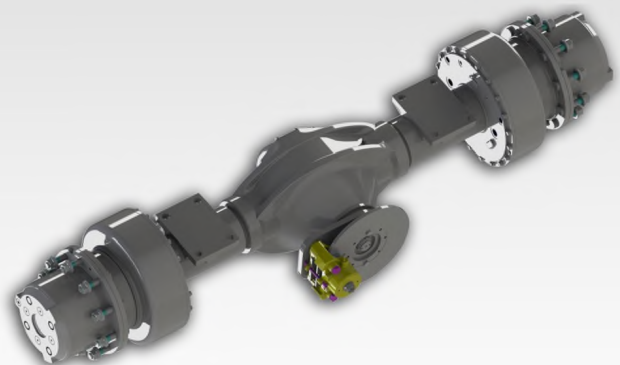

DIESEL FORKLIFT TRUCKS

DV14

DV16

RANGE R 5 S
CAPACITY 14, 16 t

High Capacity Forklift Trucks

14 000 - 16 000 kg @ 600 mm

Wide range of lifting heights - Simplex, Duplex, Triplex from 3300 to 6500 mm

Power & Performance

Engine

The range RECORD 5 S is available with a Volvo diesel engine. The max power is 105 or 129 kW. The diesel engine meets the stringent from Tier 2 to Tier 5 emissions legislation.

Transmission

Hydrodynamic three speeds - (3+3)
Driving adjusted without any grades
Smooth and easy starting
Reliability and Durability
Operation at hard exploitation conditions
Easy maintenance and Service
Power take off

Drive Axle

Reliability
Carring capacity
Safety
Operation at hard exploitation conditions
Working and parking brakes - built in
Easy maintenance and Service

Steering Axle

Reliability and Safety
High manoeuvrability
Simplified construction
Easy maintenance