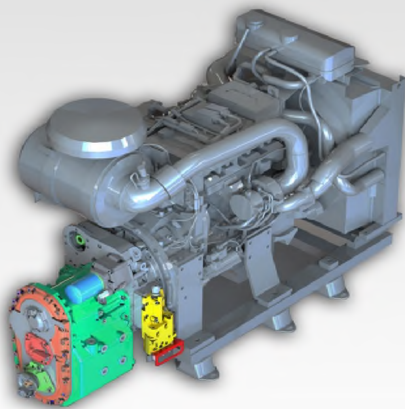

DIESEL FORKLIFT TRUCKS

DV14

DV16

RANGE R 5 S
CAPACITY 14, 16 t

High Capacity Forklift Trucks

14 000 - 16 000 kg @ 600 mm

Wide range of lifting heights - Simplex, Duplex, Triplex from 3300 to 6500 mm

Power & Performance

Engine

The range RECORD 5 S is available with a Volvo diesel engine. The max power is 105 or 129 kW. The diesel engine meets the stringent from Tier 2 to Tier 5 emissions legislation.

Transmission

Hydrodynamic three speeds - (3+3)
Driving adjusted without any grades
Smooth and easy starting
Reliability and Durability
Operation at hard exploitation conditions
Easy maintenance and Service
Power take off