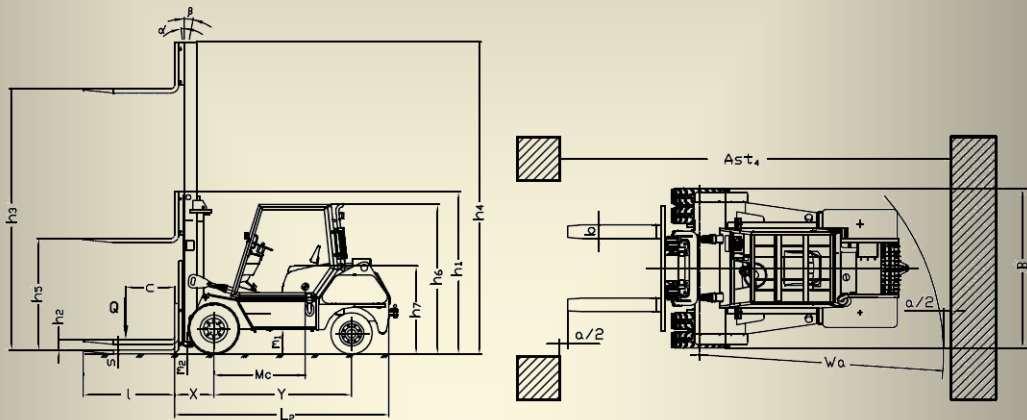

RECORD 3S			SPECIFICATION			
1	Manufacturer	BALKANCAR RECORD JSC				
2	Type			DV 1992.33.245S DV 1992.33.241S ¹⁾	DV 1994.33.245S DV 1994.33.241S ¹⁾	DV 1996.33.241S ¹⁾
3	Load capacity	Q	kg	6000	7000	8000
4	Load center	C	Load center to fork face	mm	600	
5	Drive unit	Battery/diesel/LPG			Diesel	
6	Type of operation	Pedestrian/rider seated/stand-on			Rider seated	
7	Lift	h_3	Lift height	mm	3300; 4000; 4500	
8	Overall dimensions	L_2	Length	mm	3450	3575
9		B	Width	mm	2350	
10		h_1	Height, mast lowered	mm	2677; 3027; 3277	
11		h_4	Height, mast extended	mm	4377; 5077; 5577	
12		h_6	Height of overhead guard	mm	2420	
13	Internal combustion engine	Manufacturer, type			DEUTZ, diesel	
14	Transmission	Type, speeds (forward/backward)			Hydrodynamic	

- * Forklifts in accordance with BDS EN 1726-1.
- * Size h_4 does not include a load backrest. When a backrest is fitted add + 680 mm.
- * Other variants of specifications and characteristics are possible.
- * Dimensions and parameters as shown are for reference only. They have been obtained under laboratory testing conditions. They could vary in accordance with the operation mode and the corresponding variants.
- * Balkancar Rekord JSC reserves the right to introduce changes to the specifications and products without notice.

RECORD 3S			SPECIFICATION			
1	Manufacturer	BALKANCAR RECORD JSC				
2	Type			DV 1992.33.271S	DV 1994.33.271S	DV 1996.33.271S
3	Load capacity	Q	kg	6000	7000	8000
4	Load center	C	Load center to fork face	mm	600	
5	Drive unit	Battery/diesel/LPG			Diesel	
6	Type of operation	Pedestrian/rider seated/stand-on			Rider seated	
7	Lift	h_3	Lift height	mm	3300; 4000; 4500	
8	Overall dimensions	L_2	Length	mm	3450	3575
9		B	Width	mm	2350	
10		h_1	Height, mast lowered	mm	2677; 3027; 3277	
11		h_4	Height, mast extended	mm	4377; 5077; 5577	
12		h_6	Height of overhead guard	mm	2420	
13	Internal combustion engine	Manufacturer, type			DEUTZ, diesel	
14	Transmission	Type, speeds (forward/backward)			Hydrodynamic	